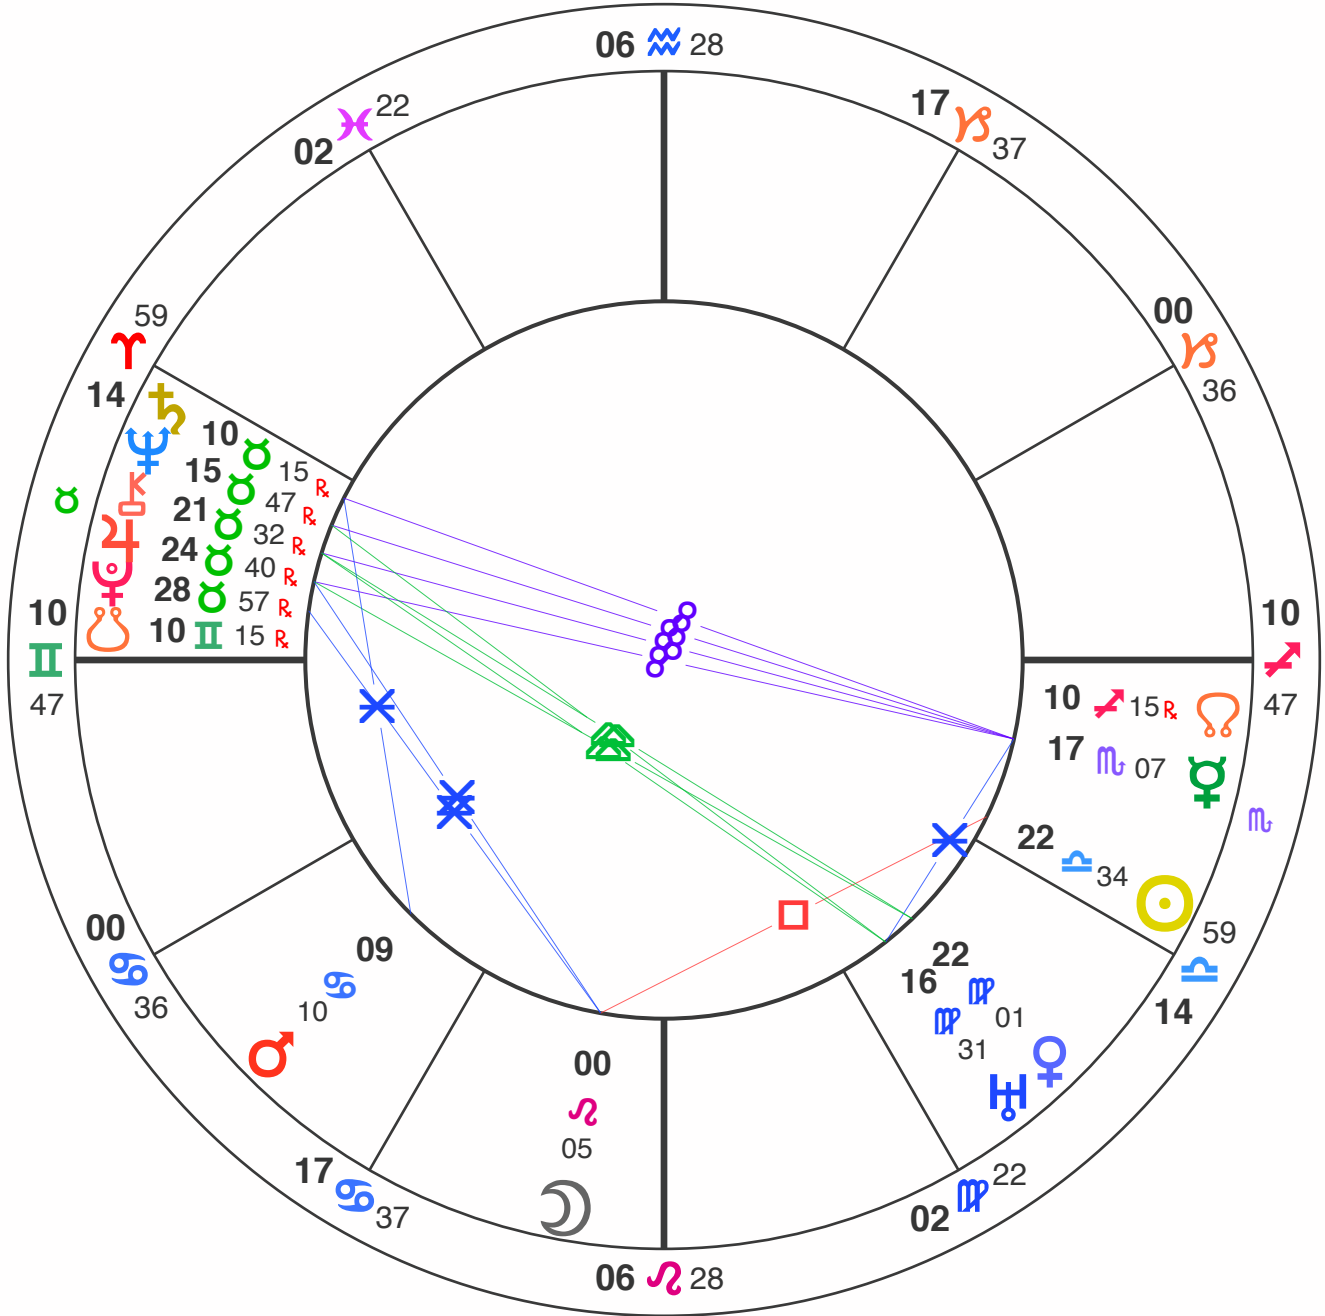

# P G Wodehouse

Natal Chart

Saturday, October 15, 1881

7:00:00 PM GMT

Guildford, England

51N14 / 0W35

Tropical Placidus True Node

Colin McPhillamy